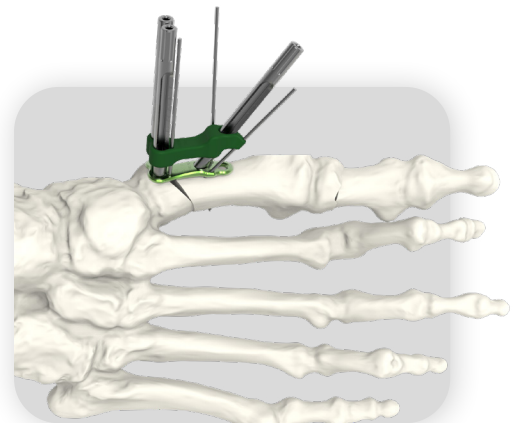

NEWCLIP
FACULTY

ADVANCED FOOT & ANKLE COURSE

Thursday 20th and Friday 21st October 2022

**EXPERT MEETING
& WET LAB**

NANTES, FRANCE

Scientific chair :

Louis RONY, MD, FRANCE

Paul SIMONS, MD, GERMANY

Alberto GINES, MD, SPAIN

DAY THURSDAY 20TH OCTOBER

ONE NEWCLIP TECHNICS

02:00 pm	Reception at Newclip Technics with welcome coffee	
02:15 pm	Presentation of Newclip's DNA & product range	
02:30 pm	Hallux Valgus treatment • Lapidus arthrodesis	Dr Paul Simons
03:10 pm	Ankle arthrosis management • Distal tibial osteotomies	Dr Louis Rony
03:50 pm	PSI presentation	
04:00 pm	Break	
04:10 pm	My experience • Distal tibial osteotomies	Dr Alberto Gines
04:25 pm	Ankle Arthrosis management • Ankle Arthrodesis	Dr Alberto Gines
04:50 pm	Visit of the company From conception through manufacturing to packaging	
06:00 pm	Journey back to your hotel	
07:30 pm	Dinner at Maria Restaurant	