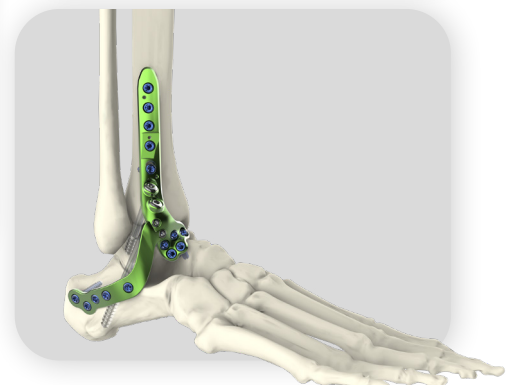

NEWCLIP
FACULTY

ADVANCED FOOT & ANKLE COURSE

Thursday 20th and Friday 21st October 2022

**EXPERT MEETING
& WET LAB**

NANTES, FRANCE

Scientific chair :

Louis RONY, MD, FRANCE

Paul SIMONS, MD, GERMANY

Alberto GINES, MD, SPAIN