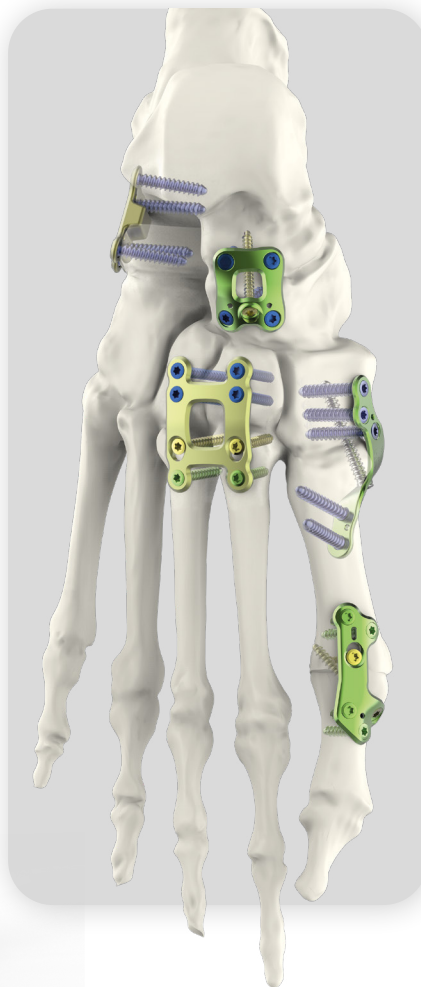

NEWCLIP
FACULTY

ADVANCED FOOT & ANKLE COURSE

Thursday 20th and Friday 21st October 2022

**EXPERT MEETING
& WET LAB**

NANTES, FRANCE

Scientific chair :

Louis RONY, MD, FRANCE

Paul SIMONS, MD, GERMANY

Alberto GINES, MD, SPAIN